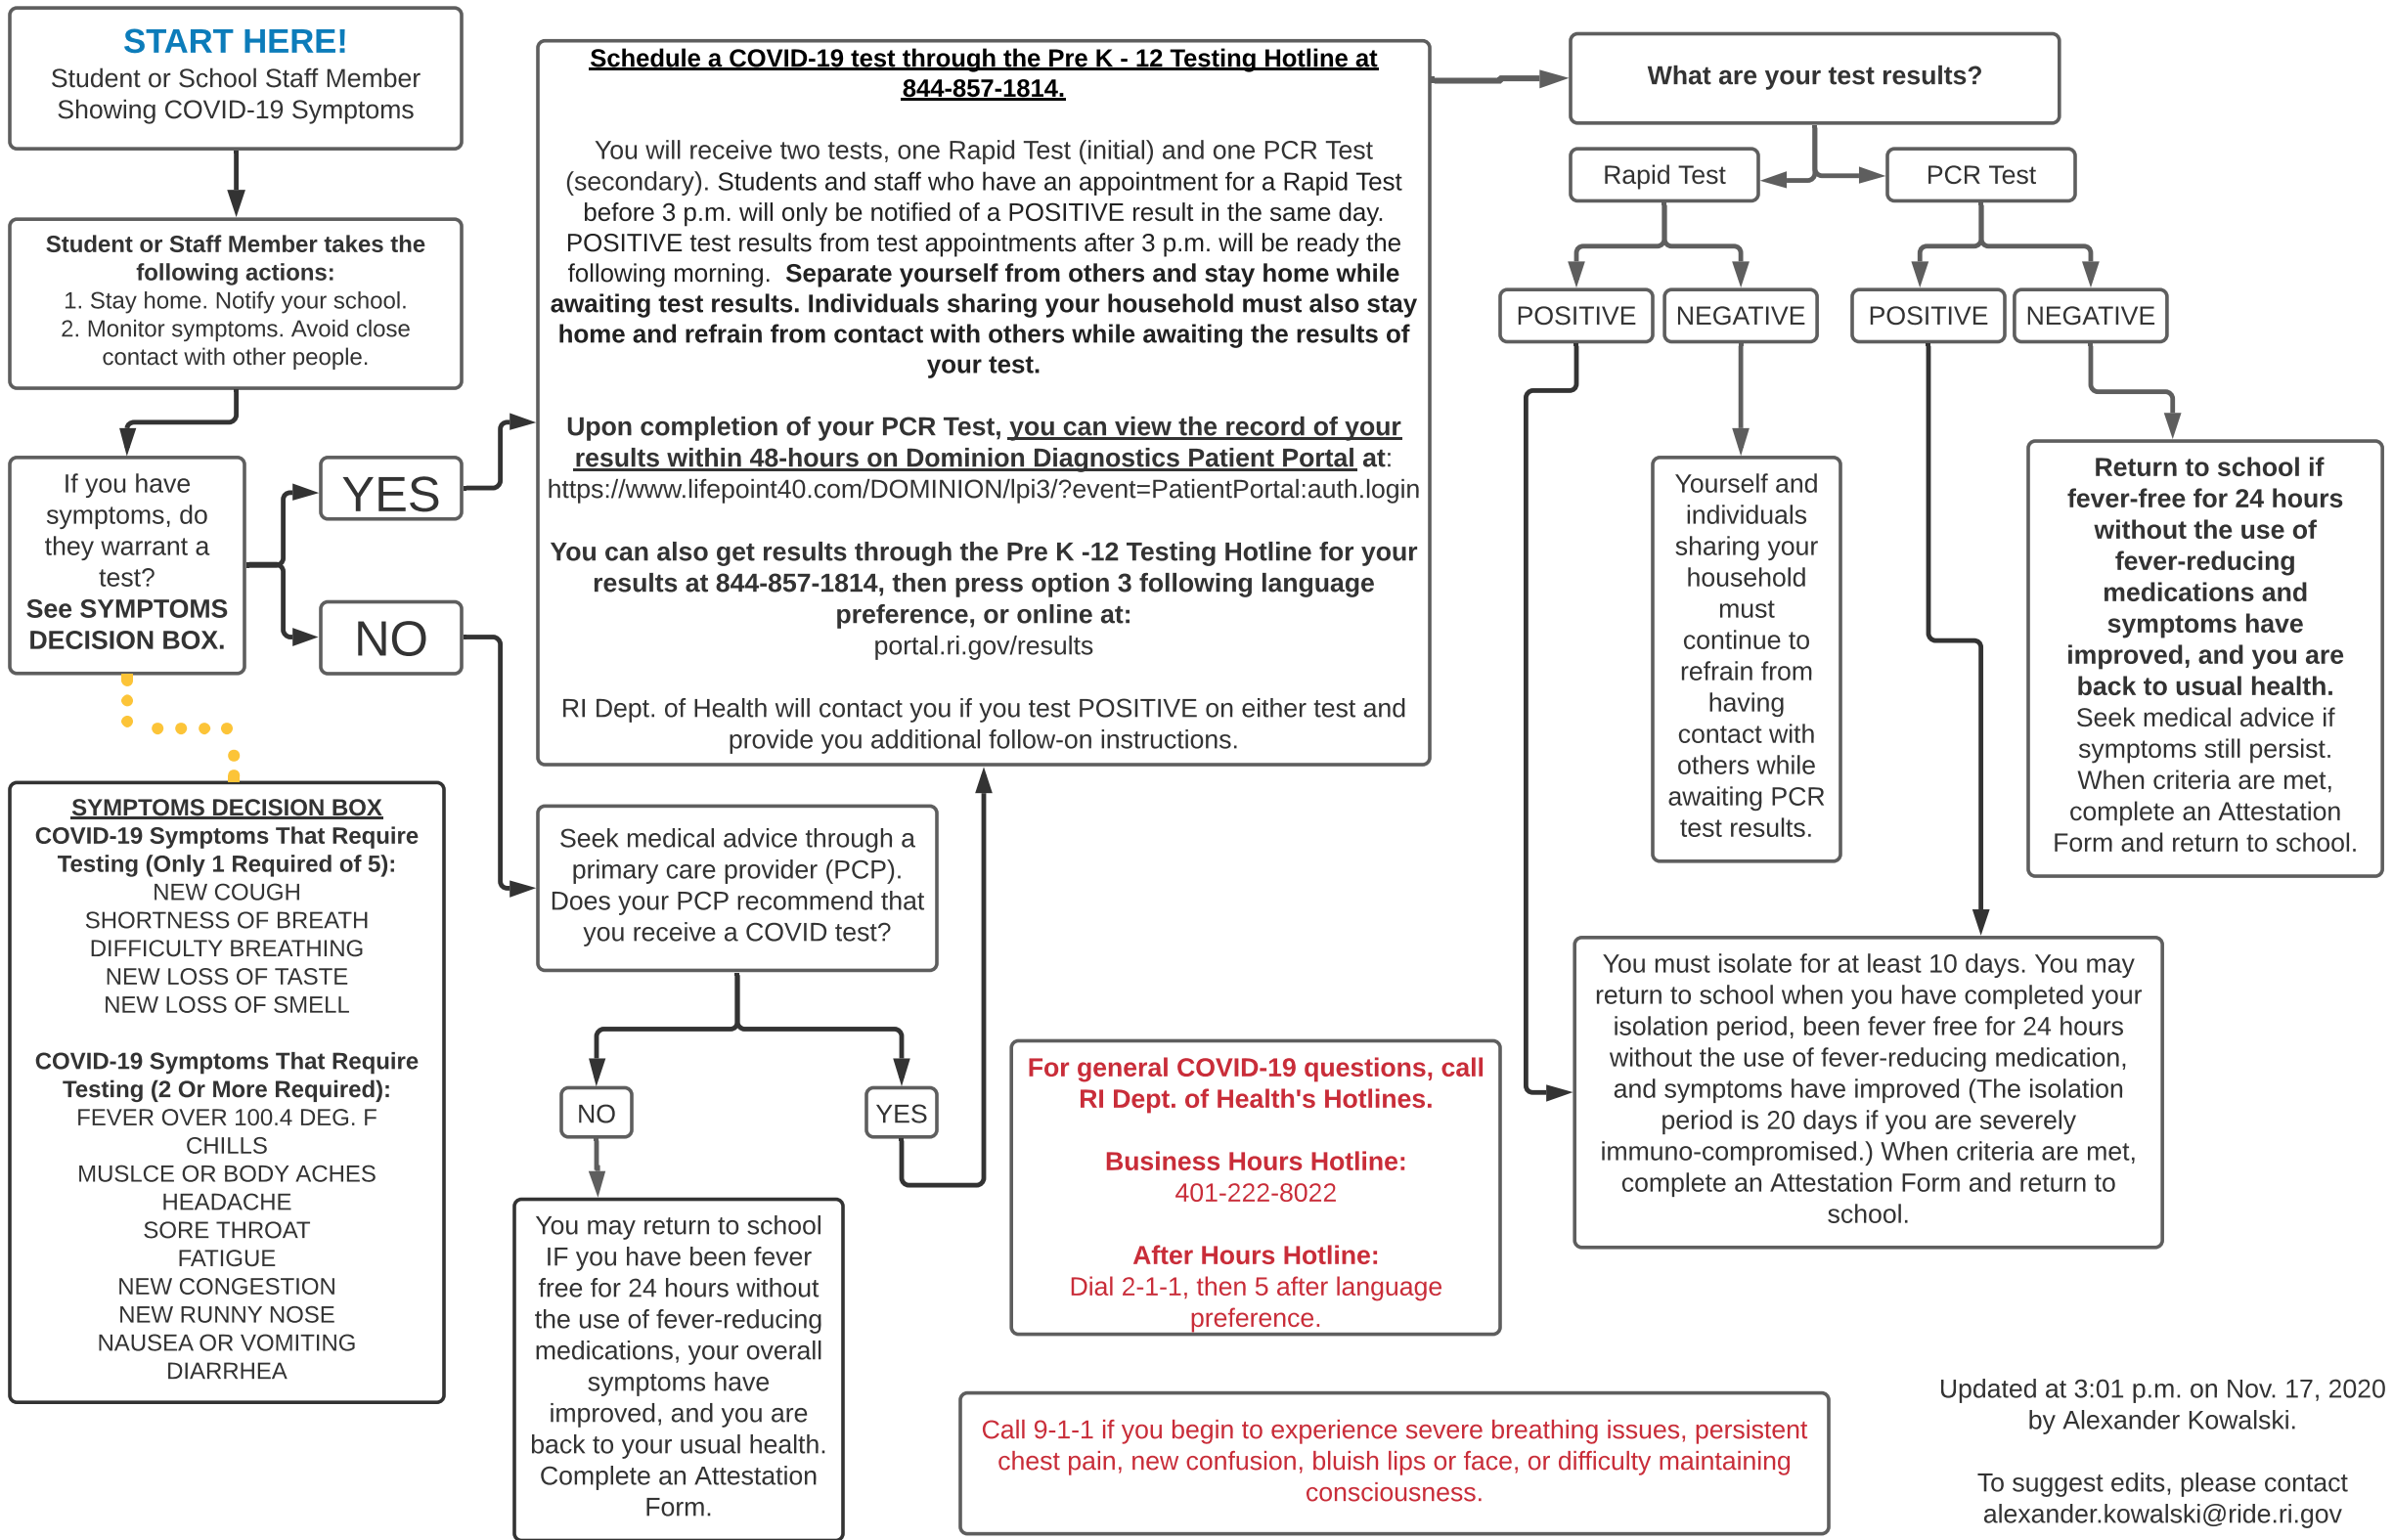

The Rhode Island Education Operations Center

Updated at 3:01 p.m. on Nov. 17, 2020 by Alexander Kowalski.

To suggest edits, please contact alexander.kowalski@ride.ri.gov